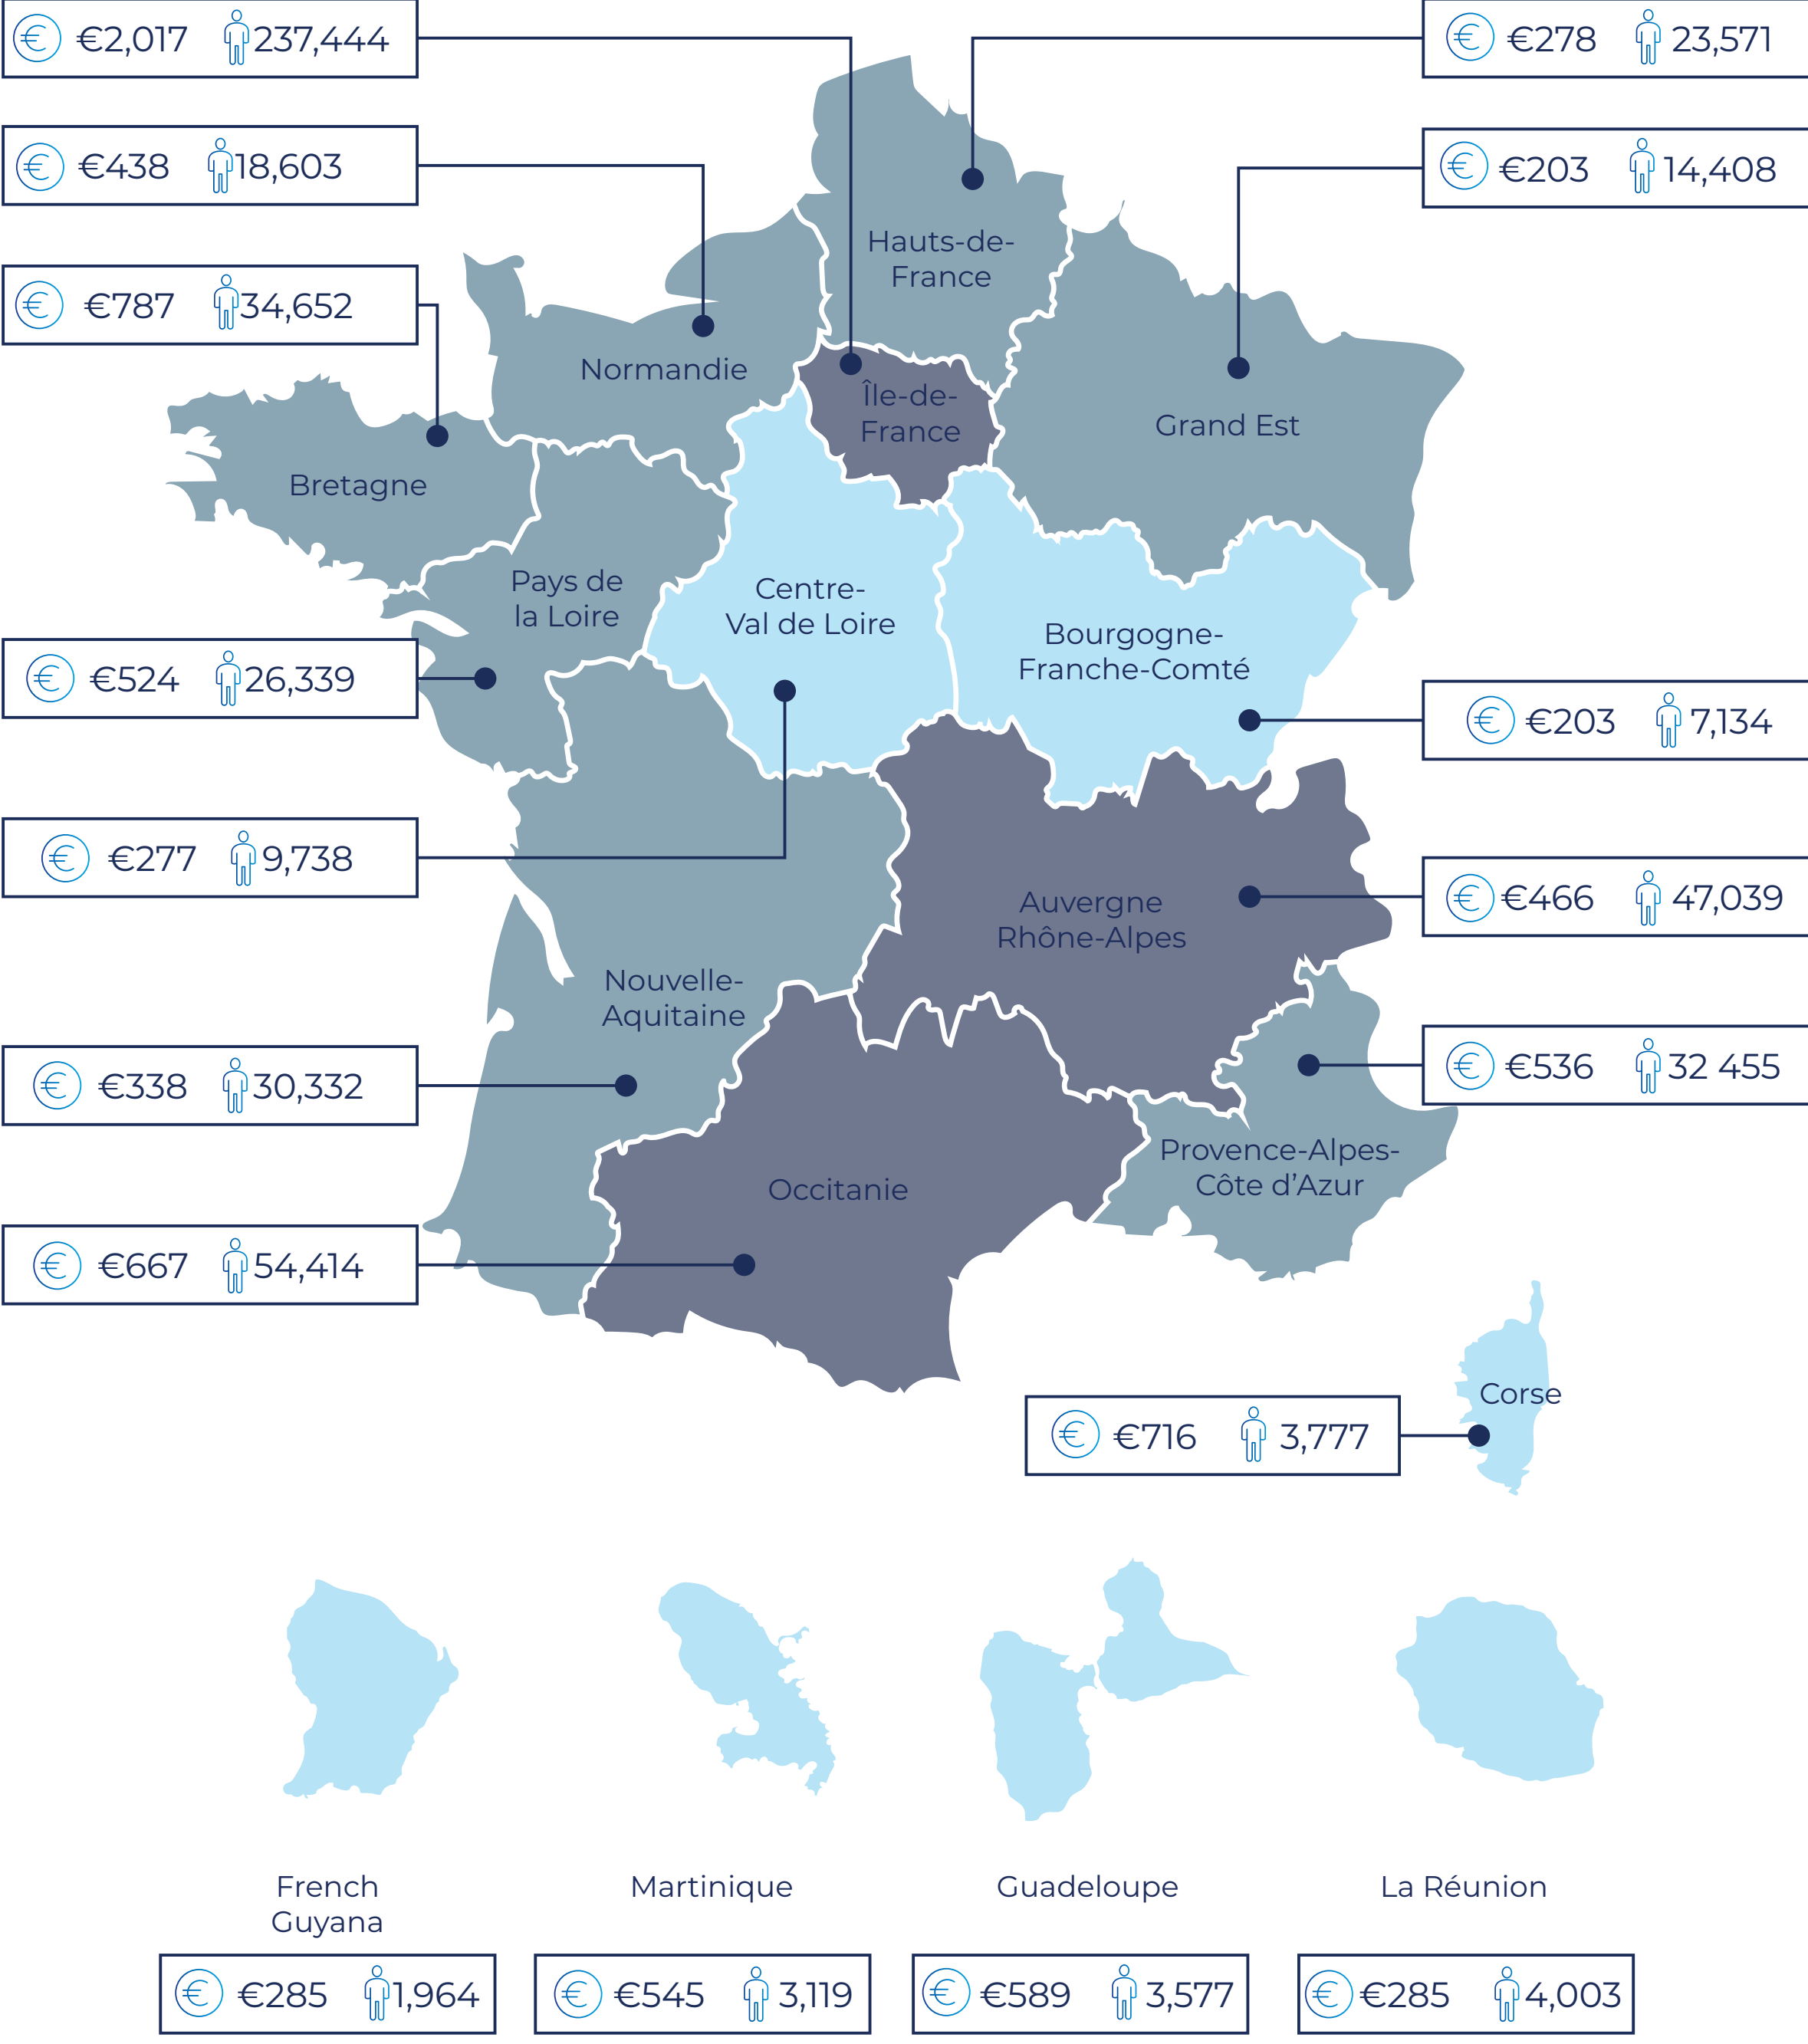

# ANNUAL INJECTION PER CAPITA AND TOTAL NUMBER OF JOBS GENERATED IN EACH FRENCH REGION

**LEGEND:**

• Number of jobs generated per year:

• Regions: